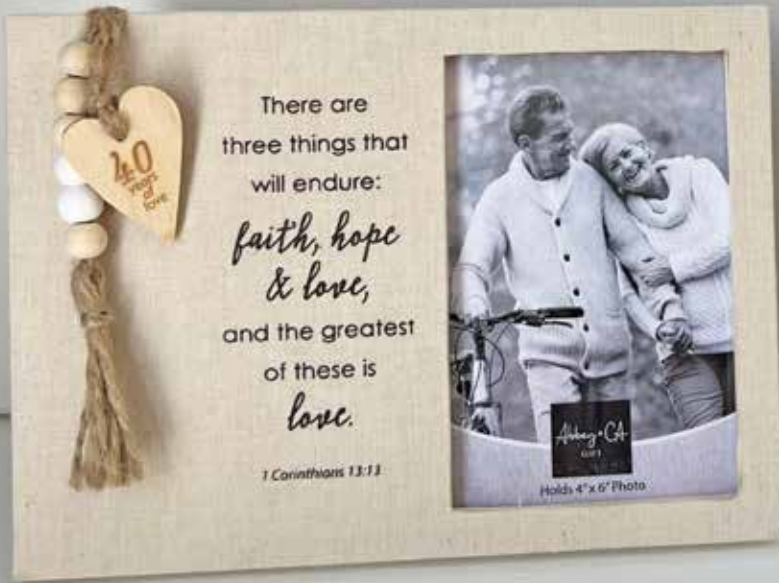

Anniversary Frames

MDF frames wrapped in screen printed fabric, with wood beads, hot stamped heart, and jute cord. Holds 4" x 6" photo. Hang or stand. 9" W x 6 1/2" H. Boxed.

40th Frame
MF343-10E00-2