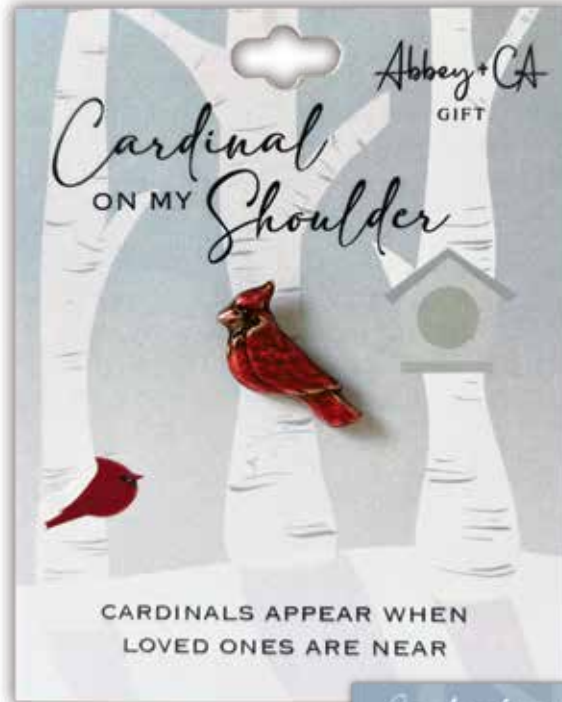

Someone Special
3 1/3" W x 4 1/2" H.
CO991-6U50-2

7 85525 31851 0

Christmas Carol Ornaments

Cast metal, finished in silver enamel, frames sublimated MDF, which features sheet music from popular Christmas Carols. Hangs from white organza ribbon. Each sits on a decorative pad, highlighting a segment of the carol, with corresponding scripture. 3 1/2" D. Window boxed.

Joy to the World
CO985-6X50-2

Silent Night
CO986-6C50-2

Hark the Herald Angels Sing
CO987-6W50-2

We Three Kings
CO988-6D50-2

Happy Heavenly Birthday Frame

Beautifully sculpted cast metal frame in silver enamel finish and adorned with crystals is a perfect remembrance to celebrate the birthday of a lost loved one. Stands with easel back. Holds 2 1/2" x 3 1/2" photo. Window boxed.

PF156-7M50-2 

Cardinal Lapel Pin

As the story goes, Cardinals appear when loved ones are near. Keep your loved one close as you wear a Cardinal on Your Shoulder lapel pin, beautifully sculpted with red & black epoxy fill on gold plate.