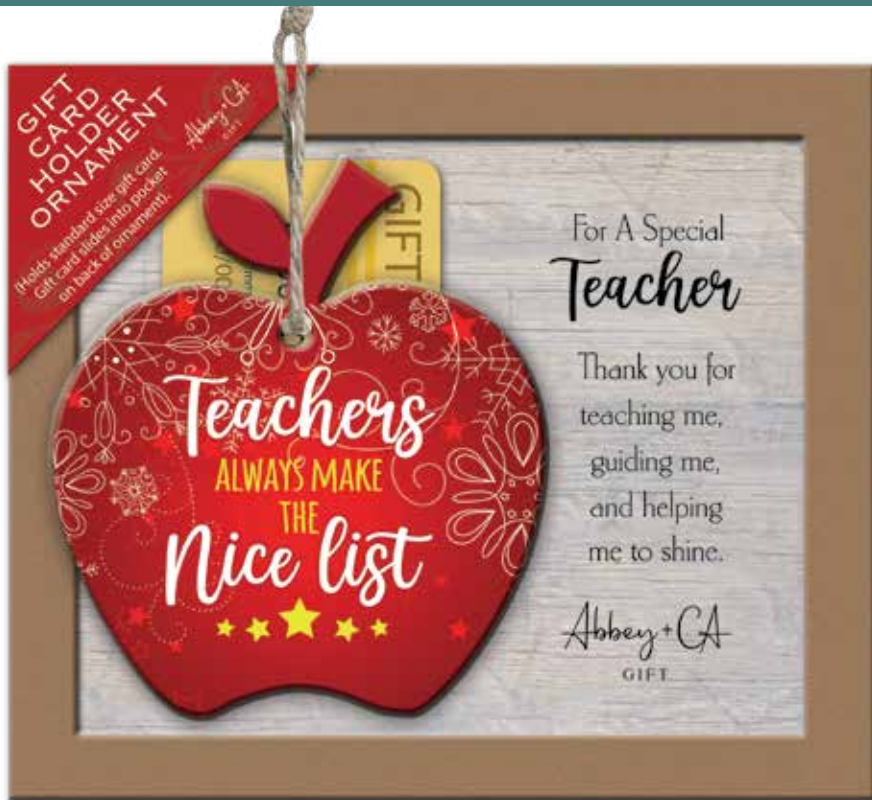

At the end of the 4 weeks, tie a knot in the twine loop and hang the ornament on your tree as you rejoice in the blessings of Christmas.

Abbey + CA
GIFT

Advent Activity Ornament

Unique wood ornament in a white-wash finish is sublimated with the themes for each week of Advent. Packaged with 3 purple beads, 1 pink bead, and a story pad explaining the activity. The wood block will rotate on the jute hanger.

3/4" W x 6 1/2" H x 3/4" thick.

Window boxed.

CO989-6V50-2

7 85525 31801 3

Holy Family Ornaments
 Colorful MDF ornaments are sublimated on front and back with hand-painted edges. Each ornament features wood beads and jute hanger. Sizes range from 2" to 3" H, all are 1/2" thick. Gift boxed with acetate lid. **COS105-7Y50-2**

Back of nativity Ornaments

Mini Nativity
 Finely sculpted figurines fashioned in cast metal create a mini nativity scene, with each figurine securely attached to the MDF base. The arch and base are crafted of MDF in a natural finish with silk screened messages to celebrate the season. 9" W x 2 1/2"D x 4 3/4" H. Window boxed. **NT115-15V00-1**