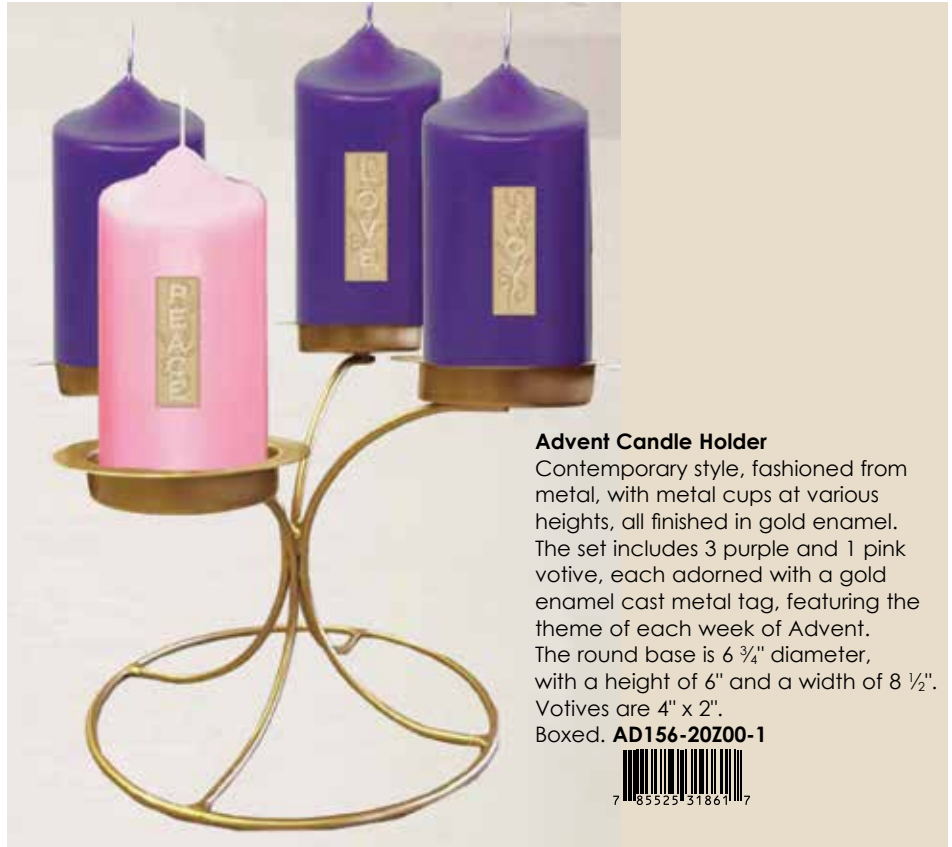

Replacement Advent Candles

Three purple and one pink.
 Each 4" x 2". Boxed.
ADCAN101-12A00-1

7 85525 31874 7

Advent Candle Holder

Contemporary style, fashioned from metal, with metal cups at various heights, all finished in gold enamel. The set includes 3 purple and 1 pink votive, each adorned with a gold enamel cast metal tag, featuring the theme of each week of Advent. The round base is 6 3/4" diameter, with a height of 6" and a width of 8 1/2". Votives are 4" x 2". Boxed. **AD156-20Z00-1**