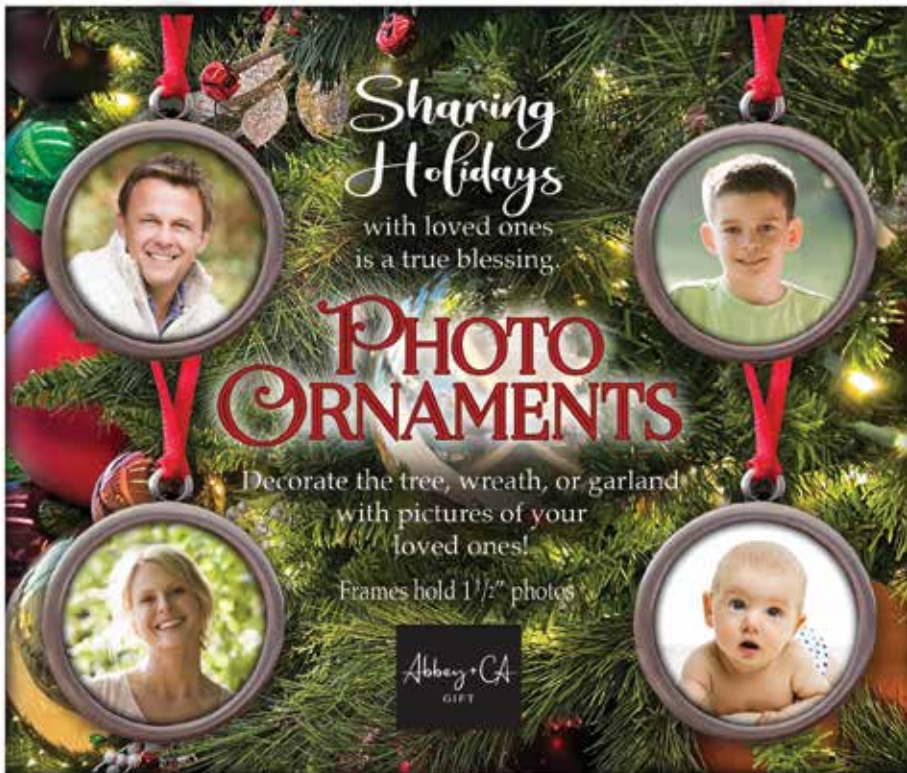

Photo Ornaments

This set of 4 round cast metal ornaments feature a pewter finish and hang with a red ribbon. Each is designed to hold a 1 3/4" photo.

Window Box
COS106-10B00-2

Swivel Plaque

Add a little whimsy to the Kitchen! The black MDF crafted base holds 2-sided sublimated messages that swivel, all within a black metal framework. 6 1/2" H x 3 1/4" W. Boxed.

SWP108-5G00-2