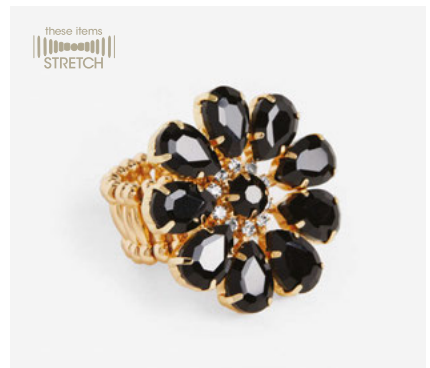

JET

2445325F