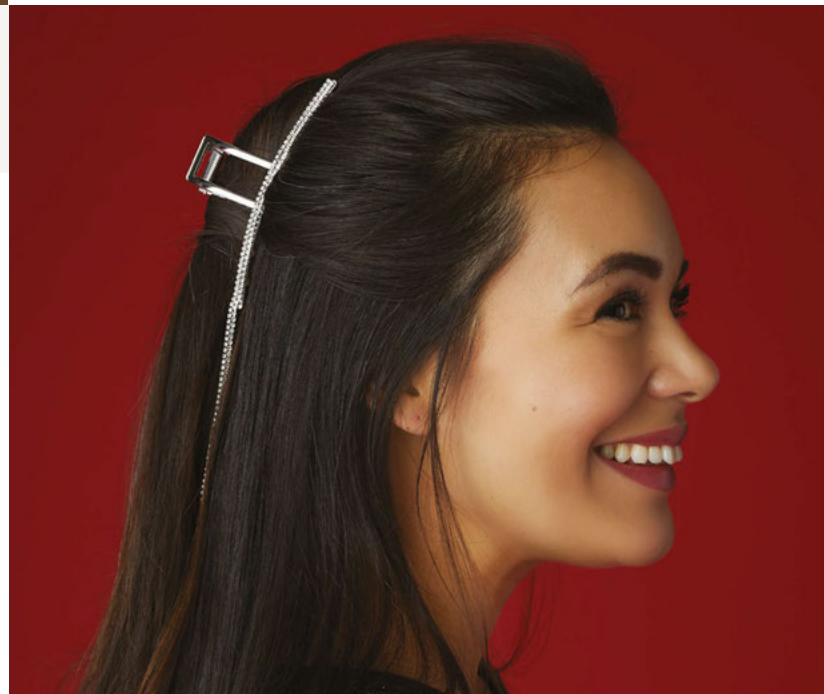

GOLD

2446302B

GLITZY BASEBALL HAT

Classic style and pattern with
fancy rhinestone details.

GLITZY PLAID BASEBALL HAT

One Size

\$14.95/PC • Min. 3

BLACK - 2446308A