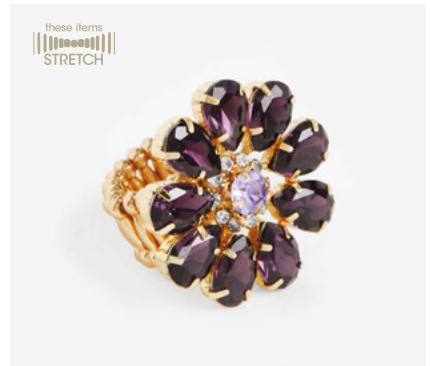

LENNOX RING
 Mixed Alloy and Glass Bead • Stretch
 \$3.95/PC • Min. 3

18-PC ASSORTMENT PACK
 18 Rings: 6 styles, 3 of each
 FREE Display

2445325XD \$71.10/PACK

RUBY

2445325A

EMERALD

2445325B

AMETHYST