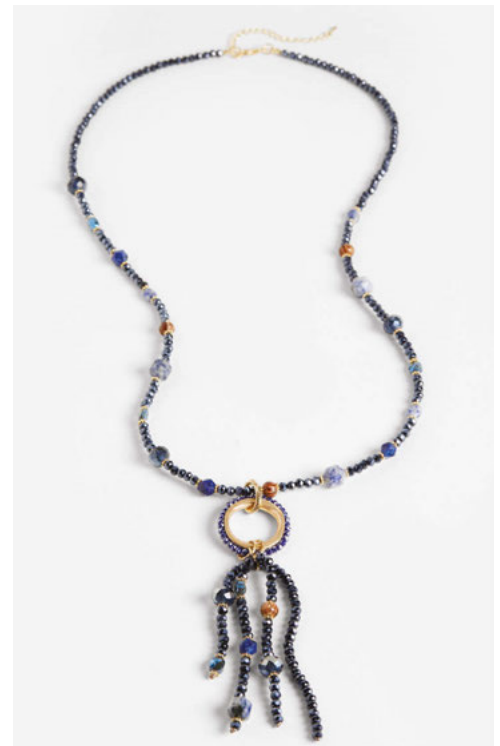

**6-PIECE LIBBY NECKLACE
ASSORTMENT PACK**
2 OF EACH COLOR
\$71.70/PACK

2445318X

BLACK

2445318A

BRONZE

2445318B

BLUE

2445318C