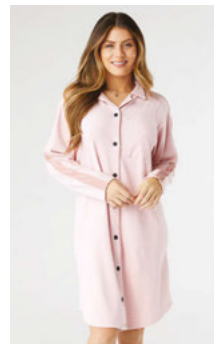

wknd
brushed loungewear

MODEL HEIGHT
5'11"

BLACK

GREY

PINK

XS- 2443301A
1 95090 18425 6

S/M - 2443301B
1 95090 18426 3

L/XL - 2443301C
1 95090 18427 0