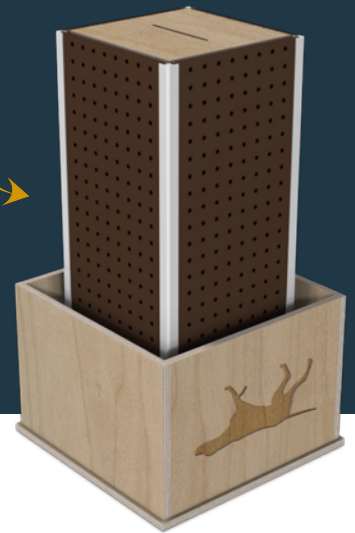

Size: 15" x 10.5" x 5"-8"
Style #: PFX104

022266173014

For display reference only - product assortment will vary
Cost shared between retailer & Tall Tails

FLOOR FIXTURES

-  Our fixture program provides easy & effective merchandising solutions.
-  Tower rotates 360 degrees & product hangs off metal hooks in peg board.
-  Tower breaks down into three nesting sections for shipping.

A more effective shipping method

GIFT TOWER

Set-up a beautiful selection of pet products in minutes for a store-in-store experience.

- ✓ Beautifully display a carefully curated selection of new & best-selling toys - includes one blanket sku.
- ✓ Review order form for convenient replenishment options.